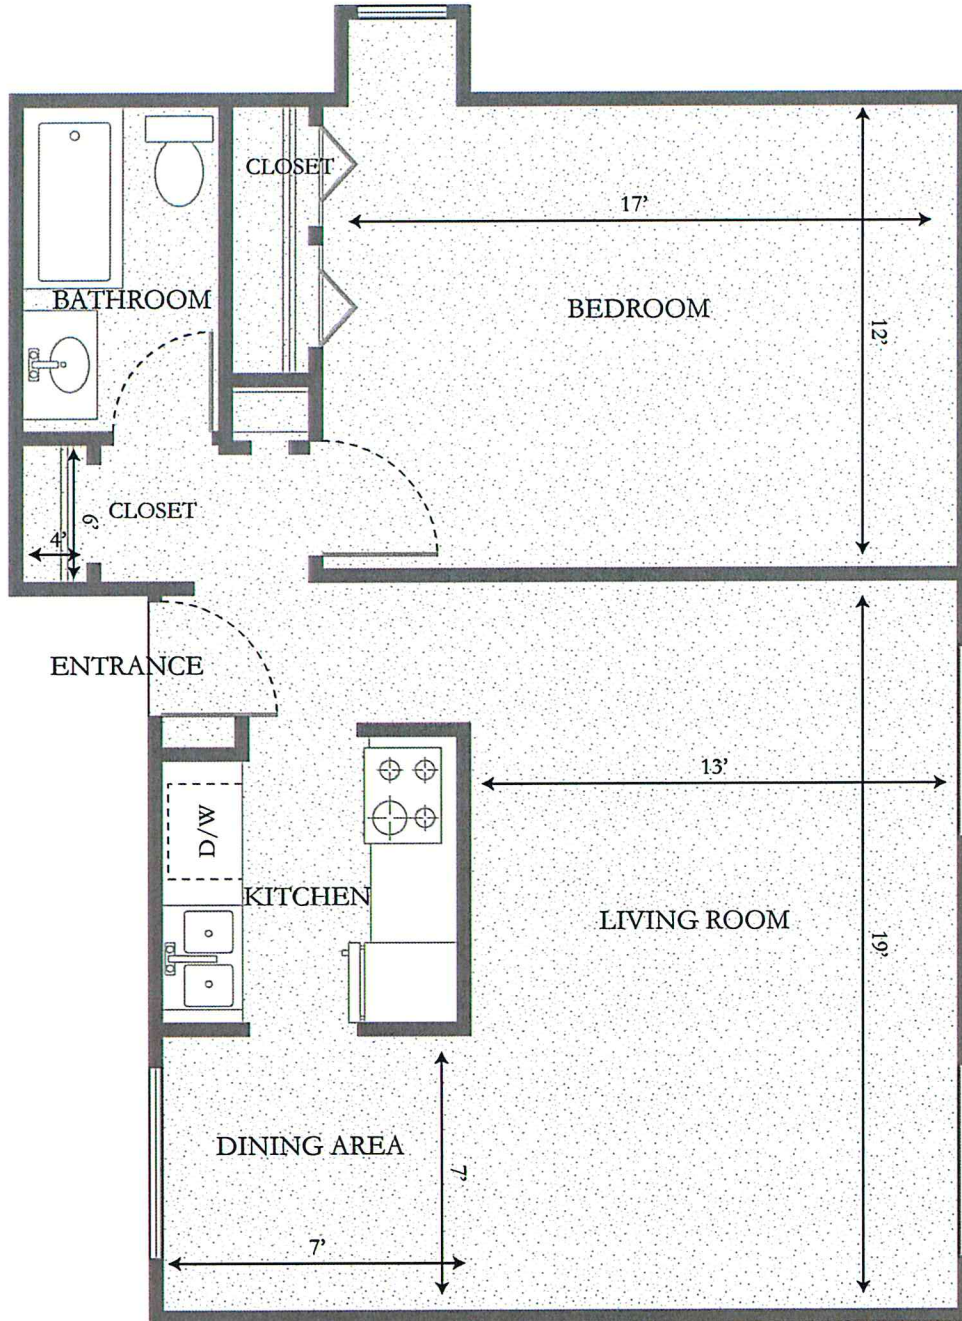

BIRCHWOOD GARDENS

360 KNICKERBOCKER RD, DUMOUNT N.J.
1 BEDROOM - 1 BATH - FIRST FLOOR (690 sq ft)

RENT INCLUDES: HOT & COLD WATER

TENANT PAYS: GAS & ELECTRIC
GAS HEAT, ELECTRIC CENTRAL AC

*DIMENSIONS ARE APPROXIMATE