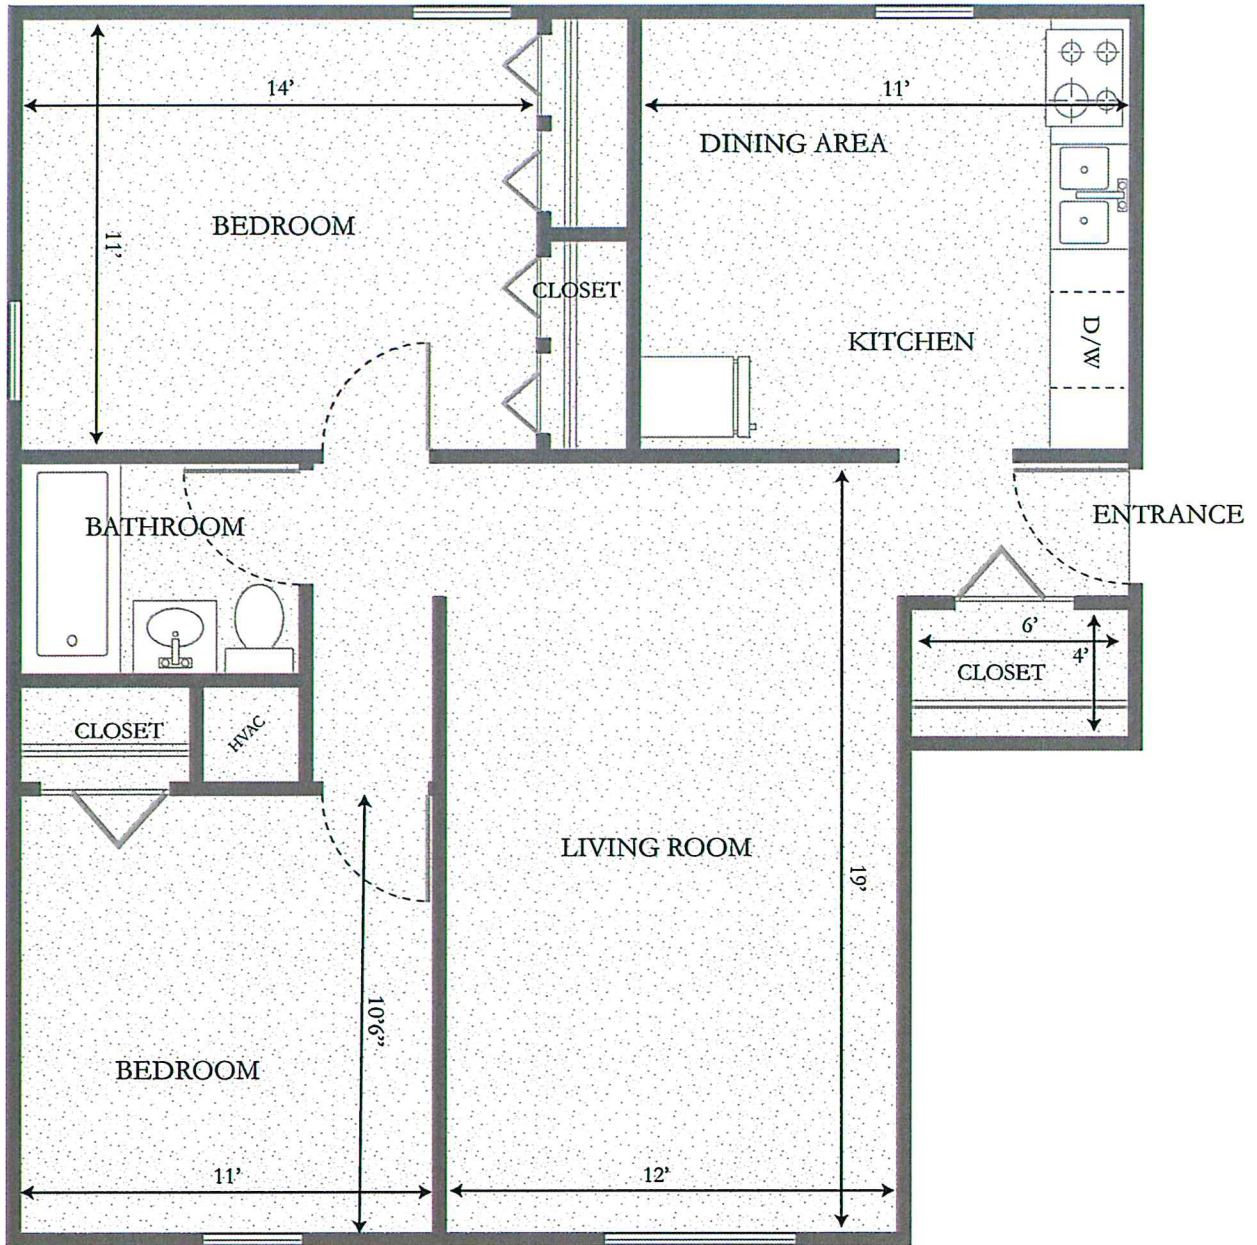

BIRCHWOOD GARDENS

360 KNICKERBOCKER RD, DUMOUNT N.J.
2 BEDROOM - 1 BATH - FIRST FLOOR (800 sq ft)

RENT INCLUDES: HOT & COLD WATER

TENANT PAYS: GAS & ELECTRIC
GAS HEAT, ELECTRIC CENTRAL AC

*DIMENSIONS ARE APPROXIMATE