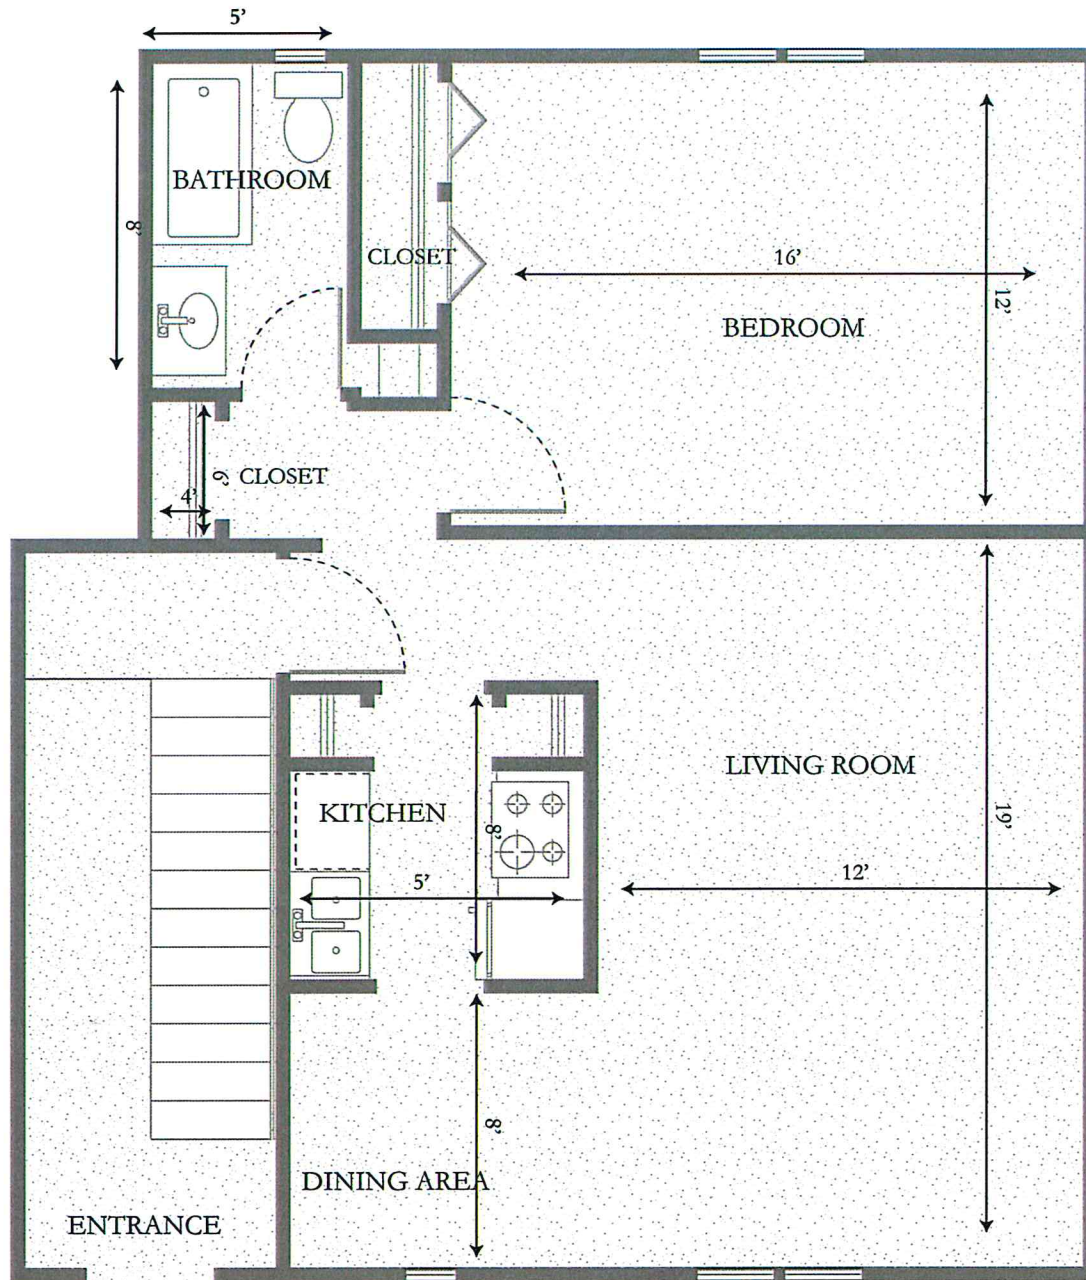

SUTTON PLACE APARTMENTS

200, 300, 400 SUTTON PL. NORWOOD, N.J.

1 BED ROOM - 1 BATH - FIRST FLOOR (770sq ft)

RENT INCLUDES: COLD WATER
TENANT PAYS: GAS, HOT WATER, STOVE
LIGHTS, CENTRAL AC,
*DIMENSIONS ARE APPROXIMATE