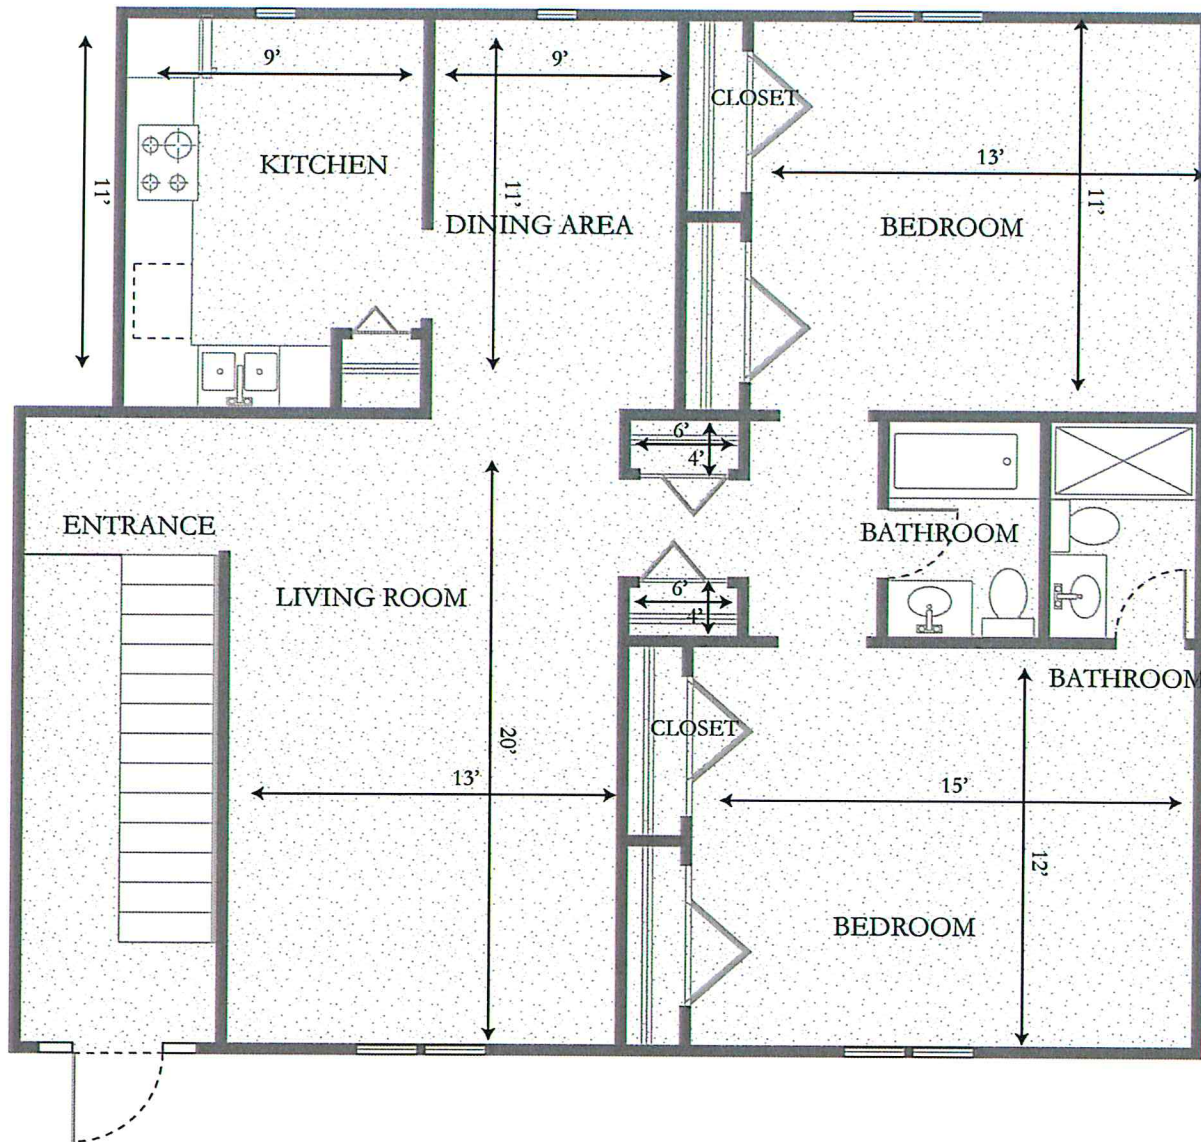

SUTTON PLACE APARTMENTS

200, 300, 400 SUTTON PL. NORWOOD, N.J.
2 BEDROOM - 2 BATH - FIRST FLOOR (800 sq ft)

RENT INCLUDES: COLD WATER
TENANT PAYS: GAS, HOT WATER, STOVE
LIGHTS, CENTRAL AC,
*DIMENSIONS ARE APPROXIMATE