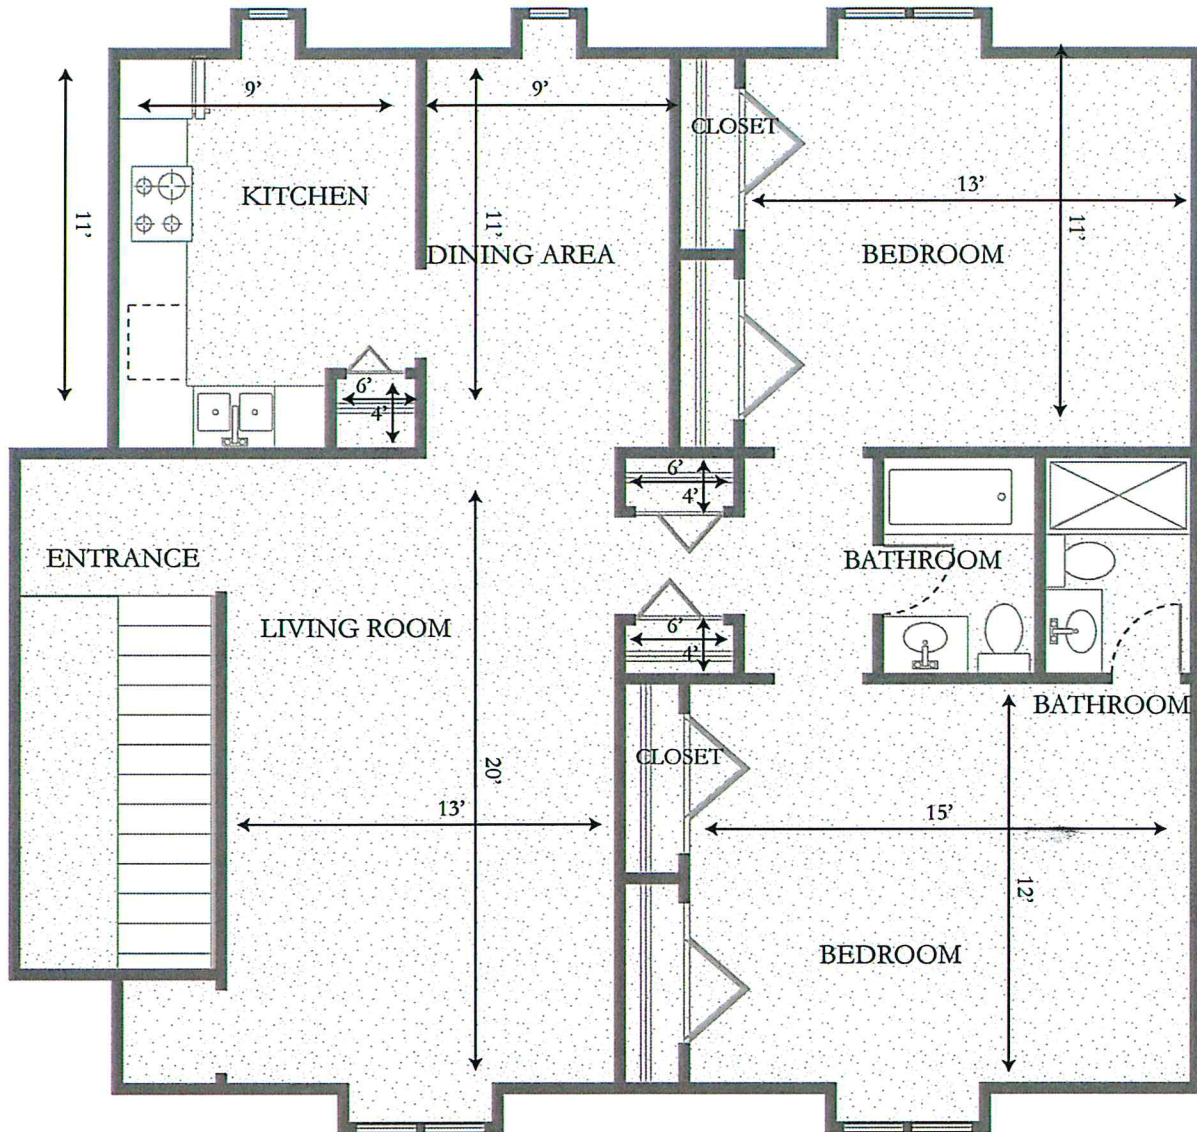

SUTTON PLACE APARTMENTS

200, 300, 400 SUTTON PL. NORWOOD, N.J.

2 BEDROOM - 2 BATH - SECOND FLOOR (800 sq ft)

RENT INCLUDES: COLD WATER
TENANT PAYS: GAS, HOT WATER, STOVE
LIGHTS, CENTRAL AC,
*DIMENSIONS ARE APPROXIMATE